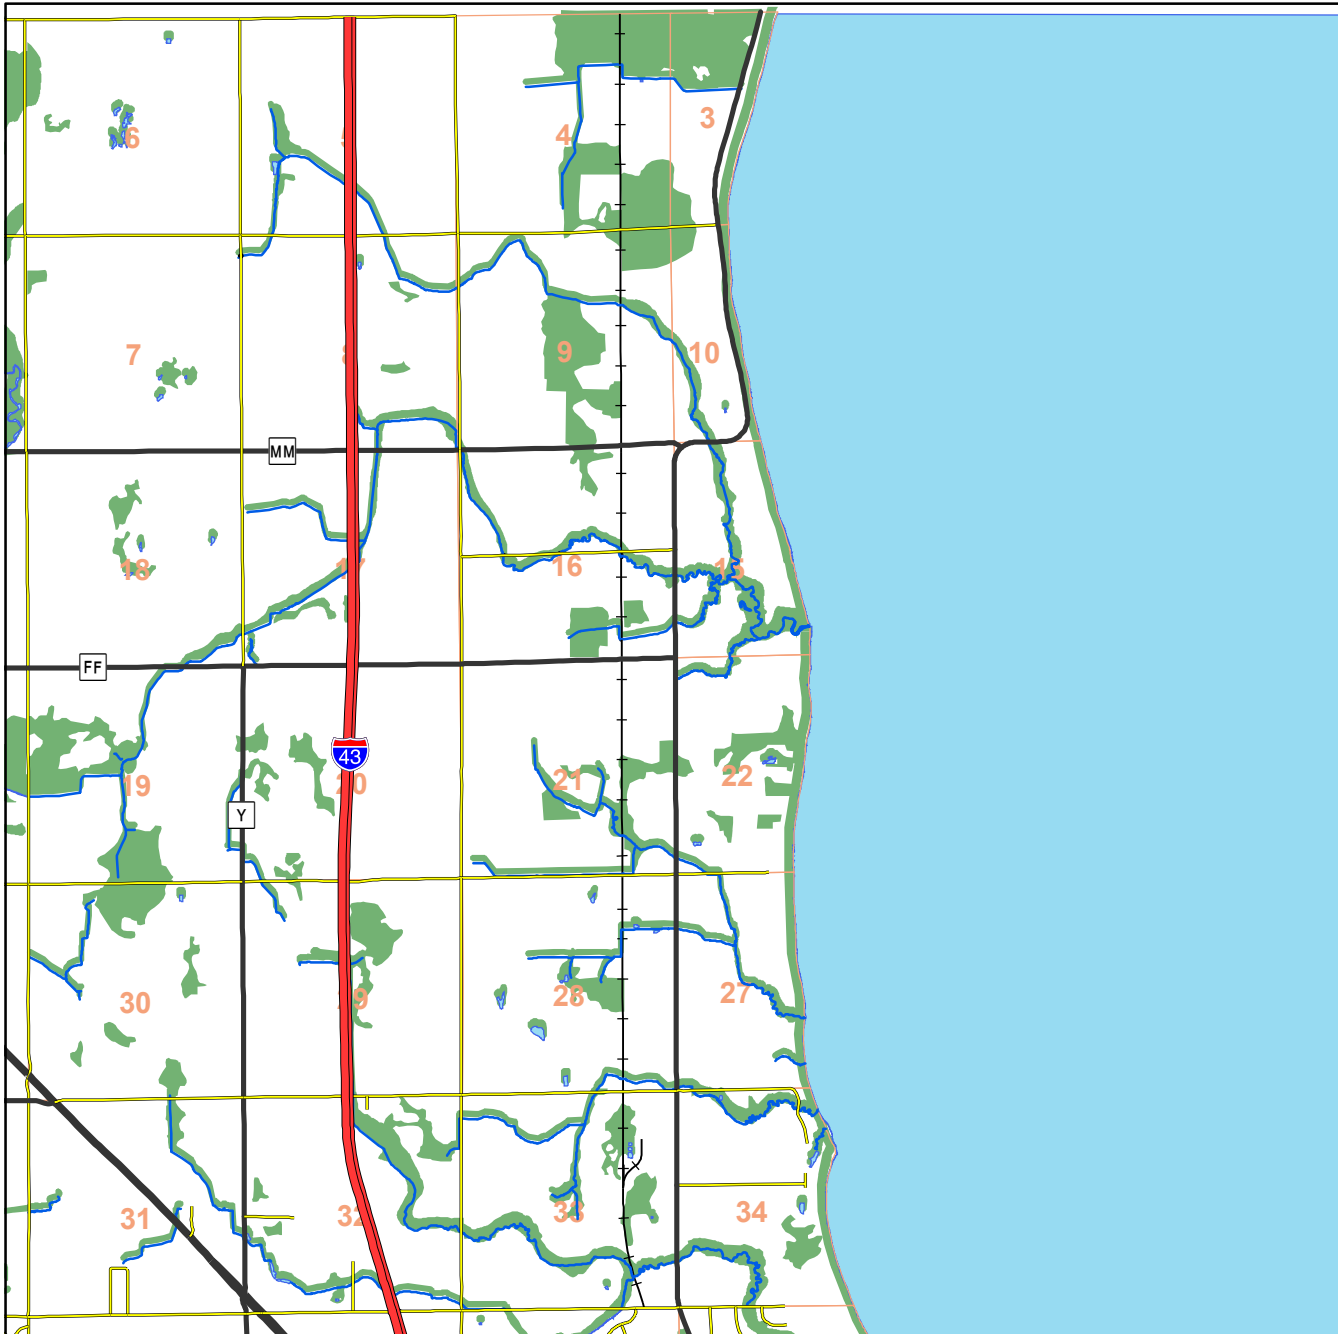

# Environmental Corridors Town of Mosel

Sheboygan County, WI

### Legend

-  Environmental Corridors
-  Interstate Hwy
-  State Hwy
-  County Road
-  Local Road
-  Private Road
-  Bridges
-  Dams
-  Railroads
-  Rivers, Streams
-  Road / Bridge
-  Section Lines
-  Lakes

Source : Bay Lakes RPC & Sheboygan County

Prepared for Martenson & Eisele by the  
Sheboygan County Planning Department