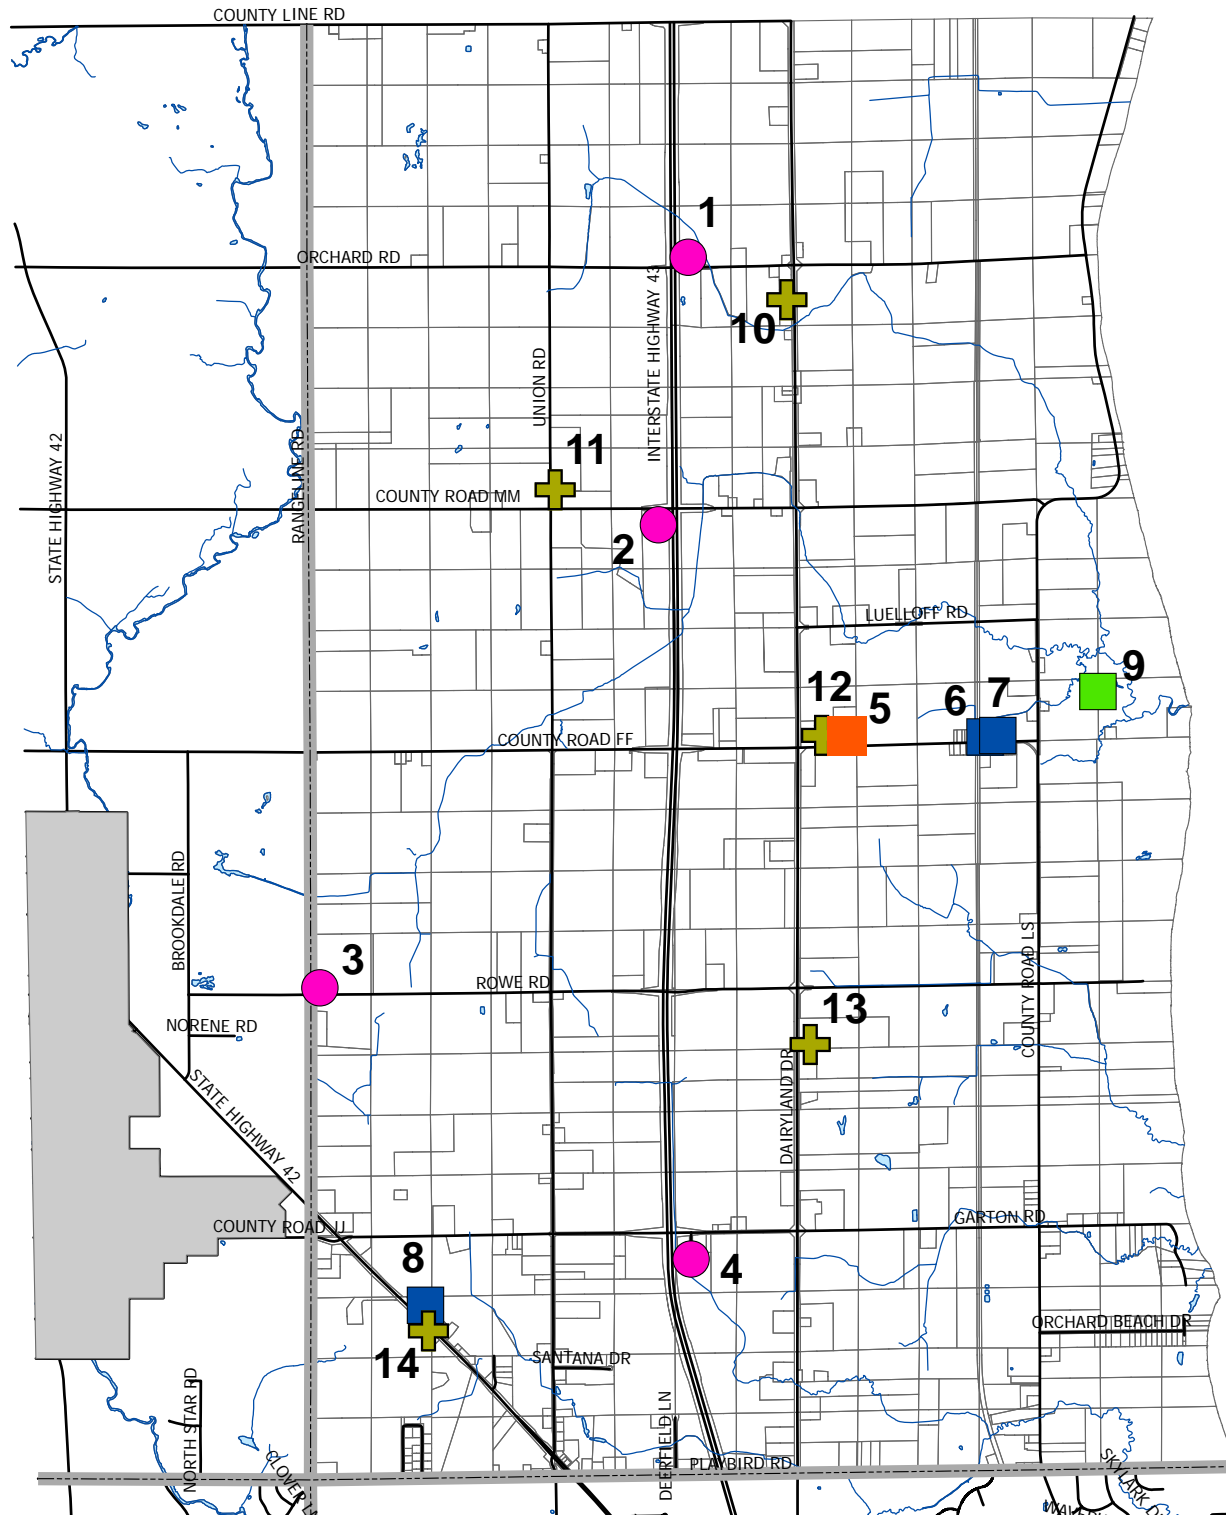

Town of Mosel

Utilities and Community Facilities

Legend

- Telephone Utilities
 1. Cellular One Telecommunication Tower
 2. AAT Communication Corp Telecommunication Tower
 3. Cingular LLC Telecommunication Tower
 4. US Cellular Telecommunication Tower
- Educational Institutions
 5. Willowglen Middle and High School (private)
- Community Facilities
 6. Town Hall
 7. Fire Station
 8. Public Works Garage (county owned)
- Parks and Recreation
 9. Whistling Straits Golf Course
- + Cemeteries
 10. St. Mark's UCC
 11. St. Paul's
 12. Grace Lutheran
 13. Immanuel
 14. Harris
- Town Limits

This base map information was obtained from Sheboygan County Planning Department and is intended to be used as a reference. Sheboygan County assumes no liability for the accuracy of this map or its use or misuse.